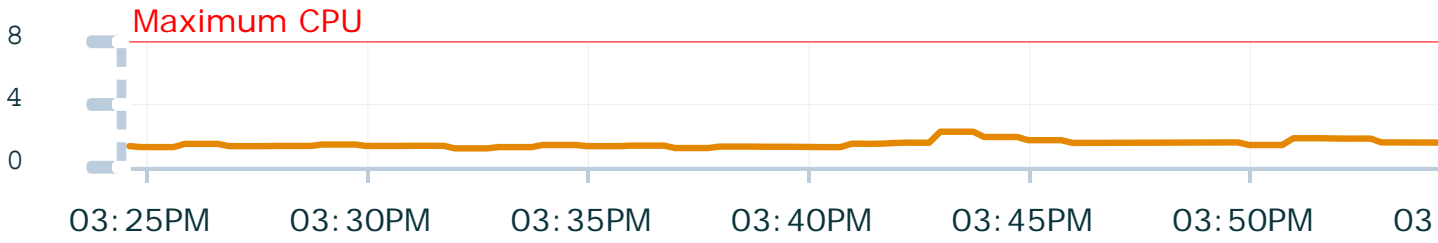

Host: Runnable Processes

Average Active Sessions

Instance Disk I/O

Instance Throughput

Instance Throughput Rate Per Second Per Transaction