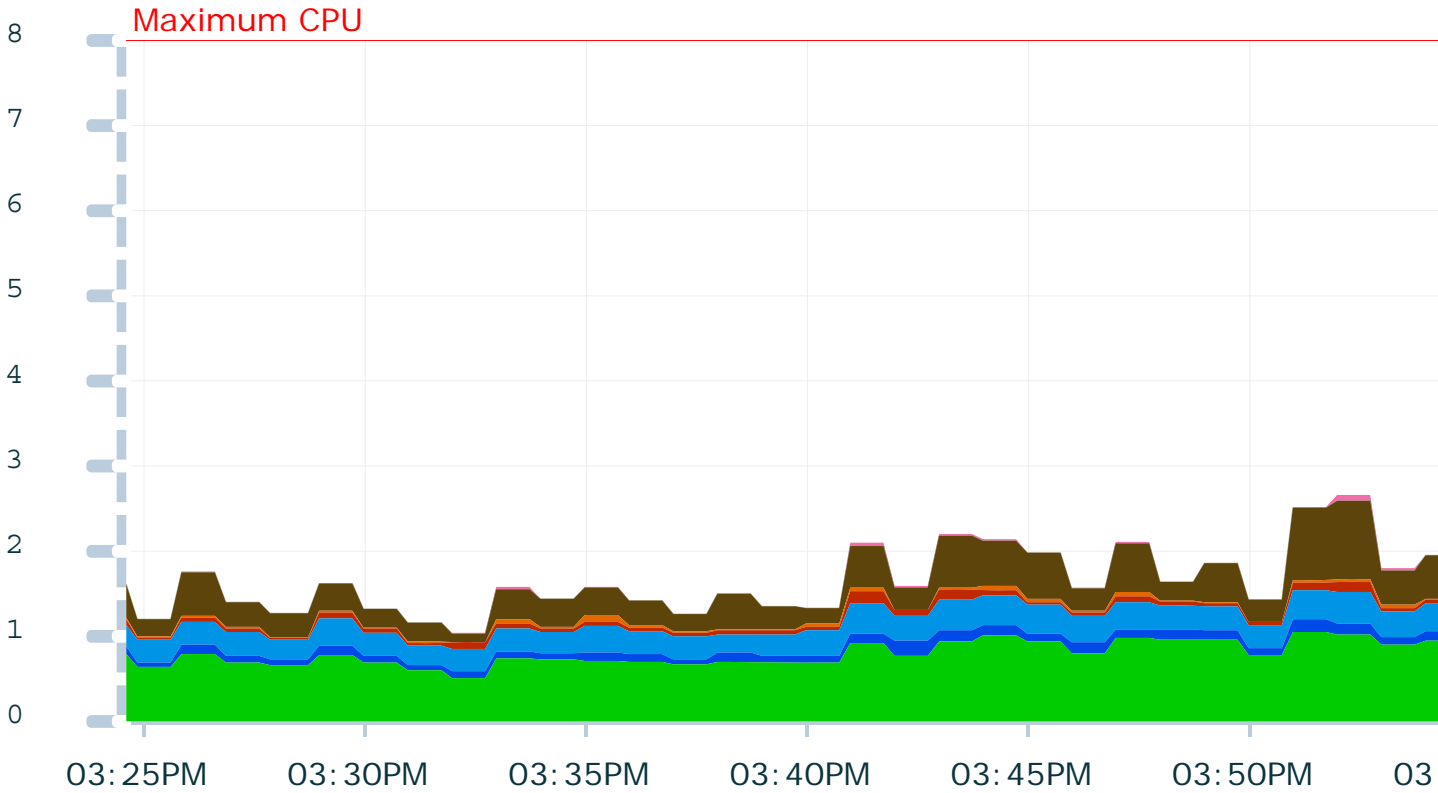

Host: Runnable Processes

Average Active Sessions

Instance Disk I/O

Instance Throughput

Instance Throughput Rate Per Second Per Transaction