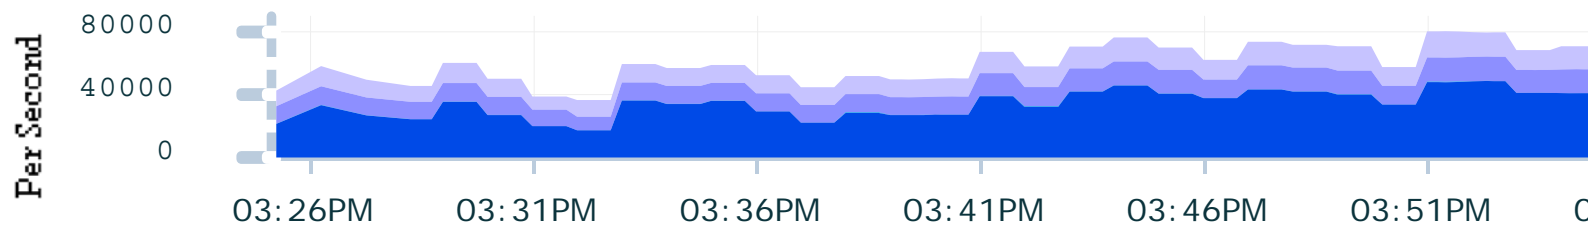

Host: Runnable Processes

Average Active Sessions

Instance Disk I/O

Instance Throughput

Instance Throughput Rate Per Second Per Transaction